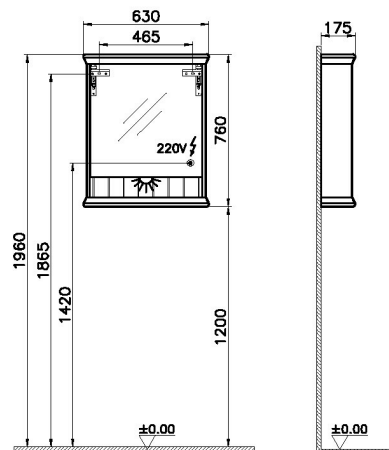

Name	Valarte Matt White Mirror Cabinet - 65cm
Collection	Valarte
Height	76
Width	63
Depth	18
Colour	Matt white
Awards	Good Design
Designer	VitrA Design Team
Assembly	Not available
Soft close	Yes
Certificate	CE
Door Hinge Position	Left
Grip	No handle
Guarantee	2 year
Lighting type	Ambiance LED
Lighting	Yes
Finish-Body	PVC
Finish-Front	PVC
Finish	PVC
Brand	VitrA
Kelvin	2700K
LED IP	IP40
Led Switch	Room Key
Energy Label	G
Watt	4
Body Colour	Matt White
Driver IP	IP67

## Description

65 cm, Matt White, left

---

VitrA reserves the right to make changes in products and technical details without prior notice.

All drawings contain the necessary measurements which are subject to standard tolerances. For exact measurements, in particular for customized installation scenarios, it can only be taken from the finished ceramic product.