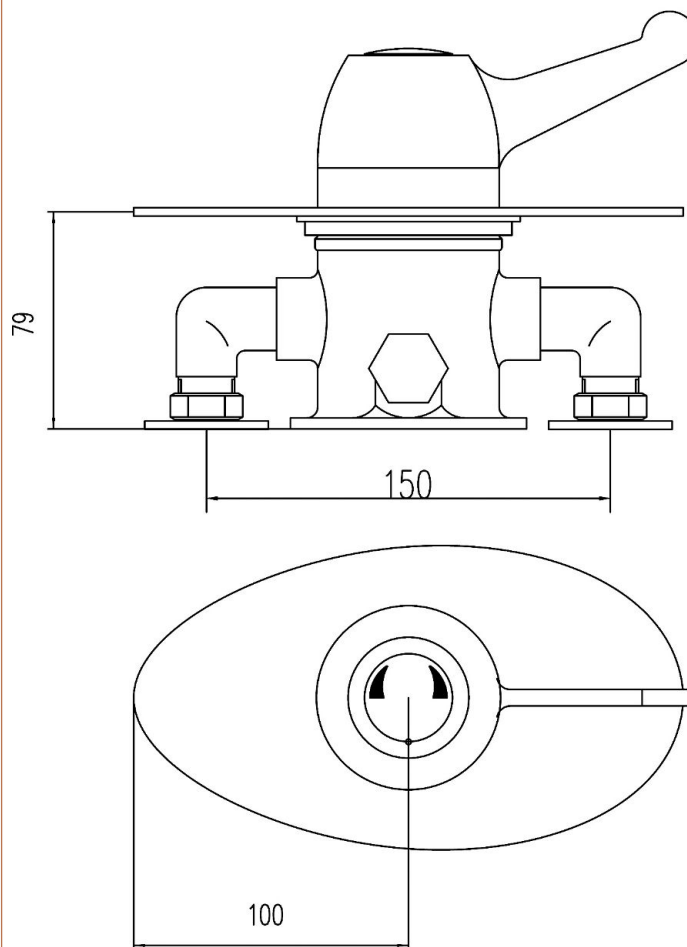

Sales Code: VSQ4

Description: Concealed Sequential Thermo Valve

**Product Dimensions**

Length (mm):	
Width (mm):	205
Height (mm):	110
Depth (mm):	152
Nett Weight (kg):	3.23

**Packaging Dimensions**

Length (mm):	240
Width (mm):	210
Height (mm):	170
Gross Weight (kg):	3.23

**Packaging Data**

Box Colour:	White Cardboard Box
Box Qty:	1
Label Size:	100 x 50
Label Colour:	White Label
Label Qty:	1

**Outer Box Dimensions (If Applicable)**

Length (mm):	
Width (mm):	510
Height (mm):	455
Depth (mm):	380
Gross Weight (kg):	
Barcode:	5055275826744

**Product Details**

Country of Origin:	United Kingdom
Fitting Instruction:	No
Product Material:	Brass
Mount Type:	Wall
Outlet Elbow Supplied:	Not Applicable
Easy Clean:	Not Applicable
Head Included:	No
Handset Included:	No
Body Jets Included:	Not Applicable
No of Body Jets:	Not Applicable
Operating Pressure (bar):	0.2
Valve/Cartridge Type:	Sequential Valve
Flow Rates (L/min):	0.1 bar: 4    0.5 bar: 9.5    1 bar: 15    2 bar: 22    3 bar: 27
TMV2 Approved:	No    Approval No: N/A
TMV3 Approved:	No    Approval No: N/A
WRAS Approved:	No    Approval No: N/A
Head Function:	Not Applicable
Handset Function:	Not Applicable
Body Jet Info:	Not Applicable
Pipe Size:	15 mm (1/2" Bsp)
Pipe Centres:	150mm
Colour/Finish:	Chrome
Hose Included:	Not Applicable
No. of Outlets:	1