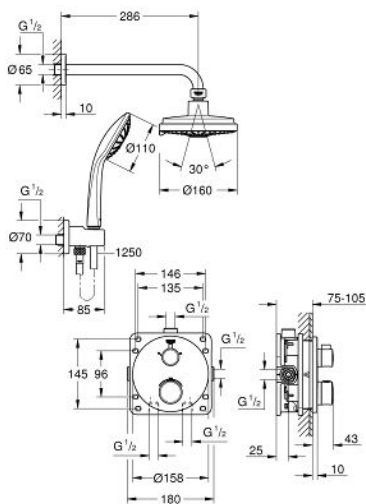

## 34 735 000 GROHTHERM PERFECT SHOWER SET WITH RAINSHOWER COSMOPOLITAN 160

### PRODUCT DESCRIPTION

- Colour: Chrome
- Consisting of:
- Grotherm set for final installation with Aquadimmer (24 076)
- GROHE Rapido SmartBox 35 600/35 604
- Rainshower Cosmopolitan Headshower 160 mm (27 134)
- Rainshower shower arm 286 mm (28 576)
- Euphoria Hand shower (27 265)
- Shower outlet elbow (28 628 000)
- Silverflex shower hose 1250 mm (28 362)