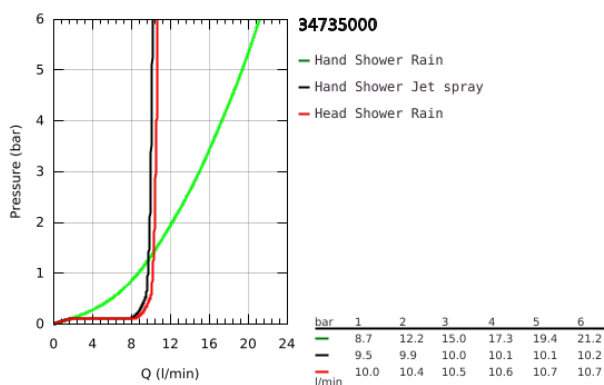

## 34 735 000 GROHTHERM PERFECT SHOWER SET WITH RAINSHOWER COSMOPOLITAN 160

### PRODUCT DESCRIPTION

- Colour: Chrome
- Consisting of:
- Grotherm set for final installation with Aquadimmer (24 076)
- GROHE Rapido SmartBox 35 600/35 604
- Rainshower Cosmopolitan Headshower 160 mm (27 134)
- Rainshower shower arm 286 mm (28 576)
- Euphoria Hand shower (27 265)
- Shower outlet elbow (28 628 000)
- Silverflex shower hose 1250 mm (28 362)