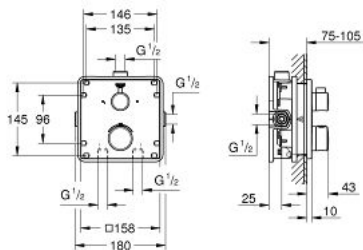

34 728 000 GROHTHERM PERFECT SHOWER SET WITH TEMPESTA 210

PRODUCT DESCRIPTION

- Colour: Chrome
- Consisting of:
 - Grotherm set for final installation with Aquadimmer (24 079)
 - GROHE Rapido SmartBox 35 600/35 604
 - head shower Tempesta 210 9.5 l/min (26 410)
 - Shower arm Rainshower 286 mm (28 576 000)
- hand shower, wall holder, wall elbow connection and shower hose to be ordered separately