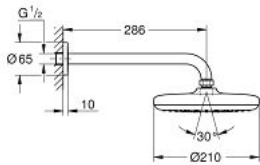

34 728 000 GROHTHERM PERFECT SHOWER SET WITH TEMPESTA 210

PRODUCT DESCRIPTION

- Colour: Chrome
- Consisting of:
 - Grotherm set for final installation with Aquadimmer (24 079)
 - GROHE Rapido SmartBox 35 600/35 604
 - head shower Tempesta 210 9.5 l/min (26 410)
 - Shower arm Rainshower 286 mm (28 576 000)
- hand shower, wall holder, wall elbow connection and shower hose to be ordered separately