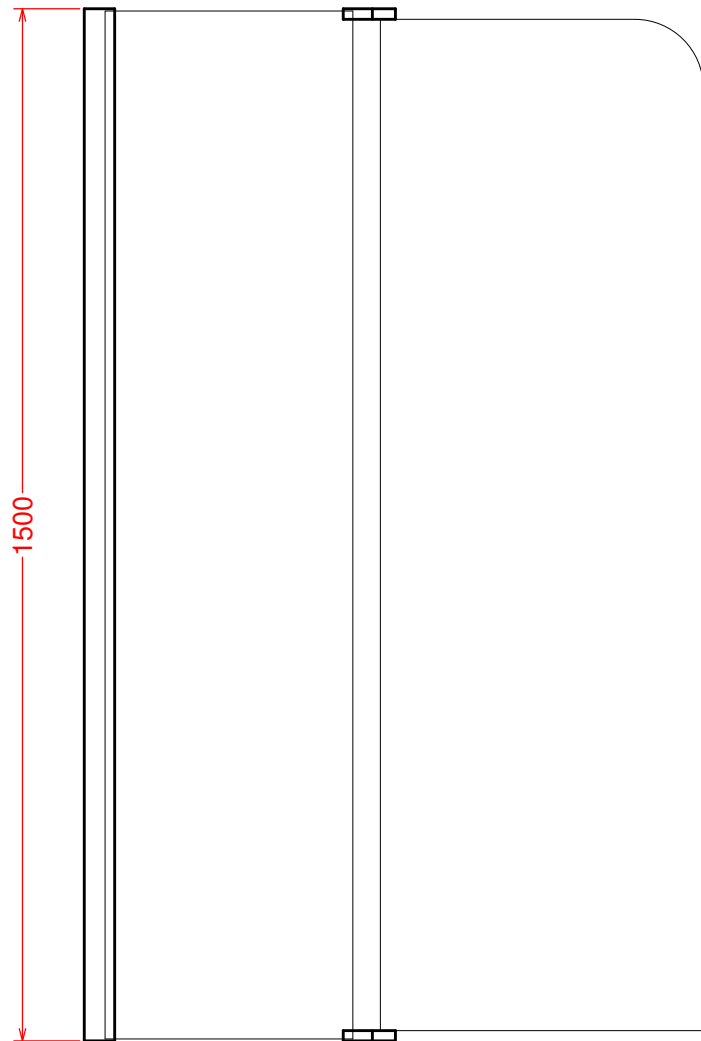

DATA SHEET

Artesan®

Hapi6

174.H6BSF - Single Fixed Bath Screen

CODE: 174.H6BSF

HEIGHT: 1500mm

SIZE: 900mm

ADJUSTMENT: 900 - 925mm

WEIGHT: 18KG

Technical Specifications:

- 6mm Toughened safety glass
- Polished silver finish
- PureGlaze™ Clean easy protection
- Lifetime Guarantee