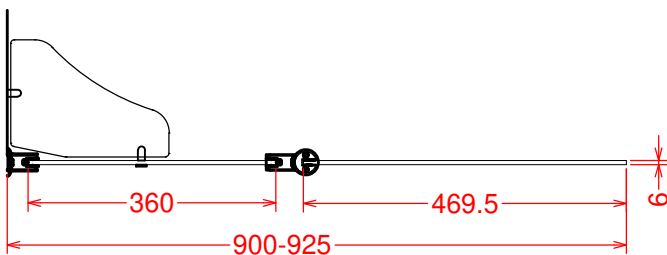

DATA SHEET

Artesan®

Hapi6

174.H6BSF - Single Fixed Bath Screen

CODE: 174.H6BSF

HEIGHT: 1500mm

SIZE: 900mm

ADJUSTMENT: 900 - 925mm

WEIGHT: 18KG

Technical Specifications:

- 6mm Toughened safety glass
- Polished silver finish
- PureGlaze™ Clean easy protection
- Lifetime Guarantee