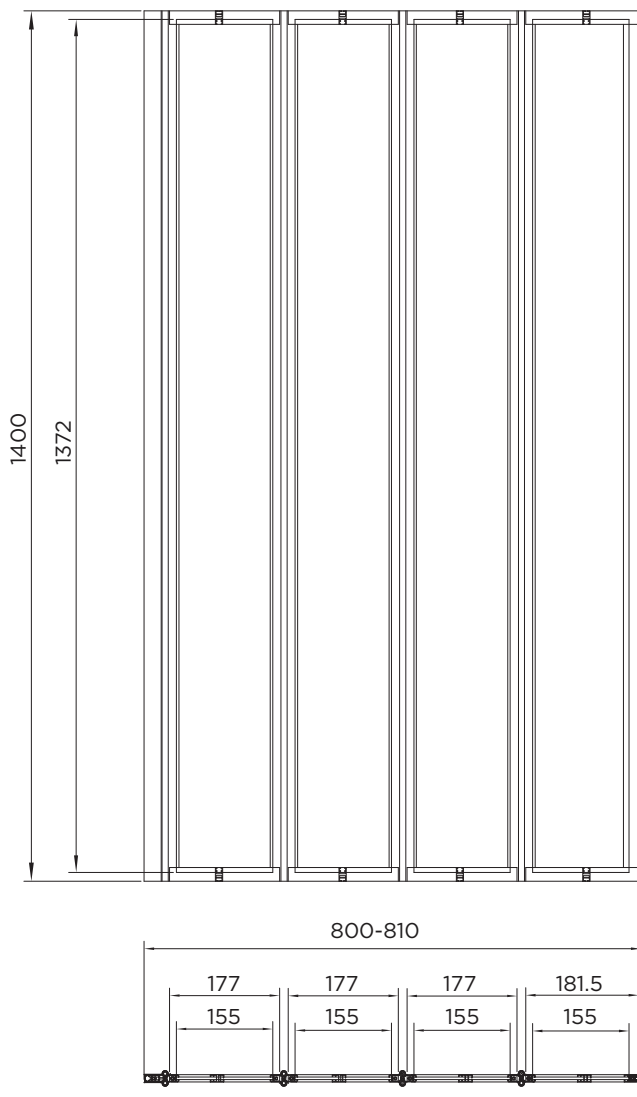

Hapi6

174.H6BS4 - Framed 4 fold Bath Screen

CODE:	174.H6BS4
HEIGHT:	1400mm
SIZE:	800mm
WEIGHT	14KG
ADJUSTMENT:	800 - 810mm
FINISH:	Chrome

Technical Specifications:

- 4mm Toughened safety glass
- Polished silver finish
- PureGlaze™ Clean easy protection
- Lifetime Guarantee