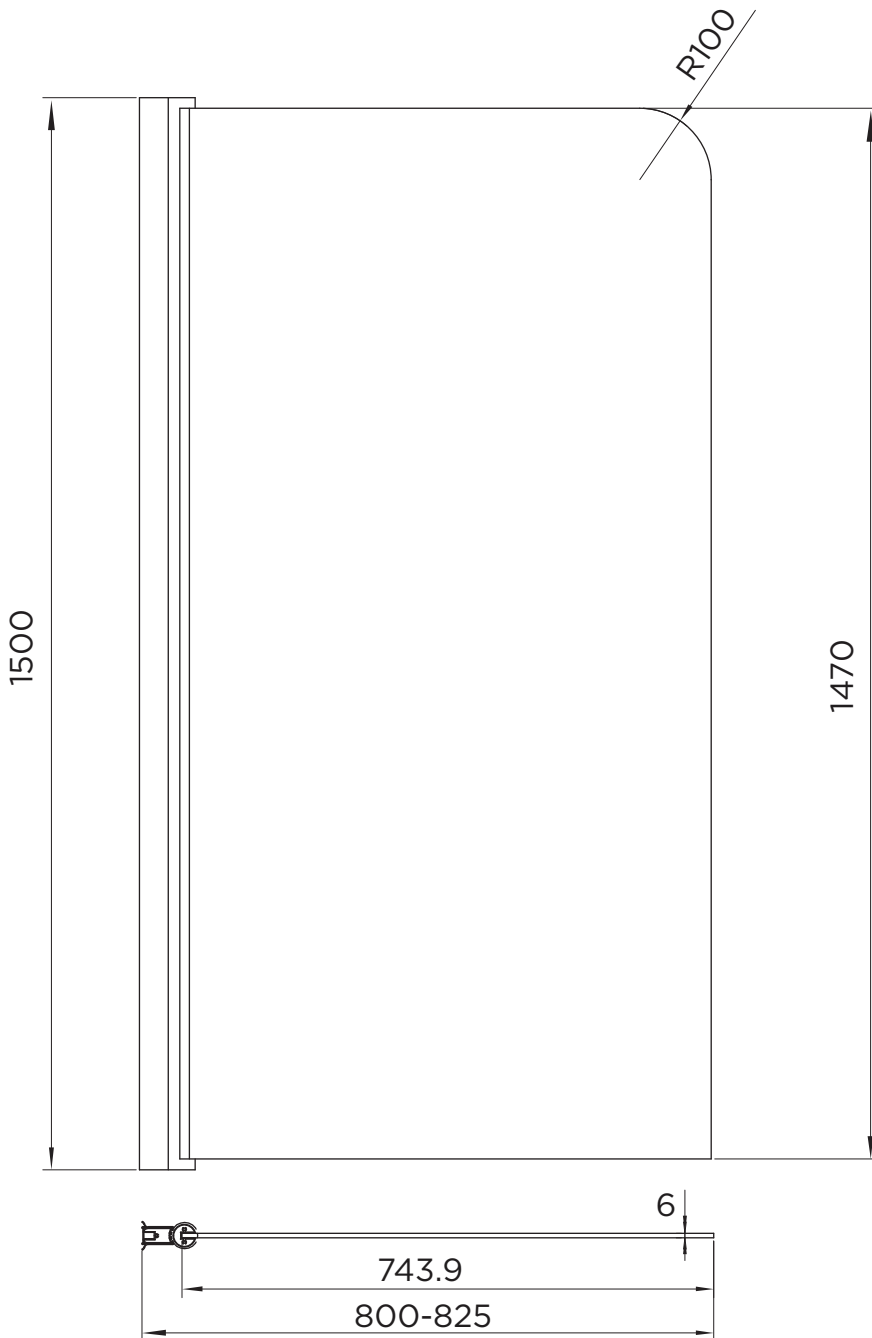

DATA SHEET

Hapi6

Artesan®

161.H6BSS - Single Bath Screen

CODE: 161.H6BSS

HEIGHT: 1500mm

SIZE: 800mm

ADJUSTMENT:
800 - 825mm

WEIGHT: 17KG

Technical Specifications:

- 6mm Toughened safety glass
- 1500mm high
- Polished silver finish
- PureGlaze™ Clean easy protection
- Lifetime Guarantee