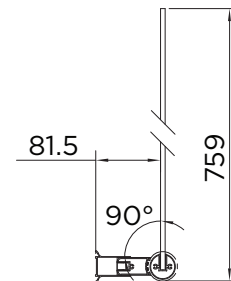

DATA SHEET

Hapi6

Artesan®

161.H6BSSA - Sail Bath Screen

CODE: 161.H6BSSA

HEIGHT: 1500mm

SIZE: 800mm

ADJUSTMENT:
800 - 825mm

WEIGHT: 17KG

Technical Specifications:

- 6mm Toughened safety glass
- 1500mm high
- Polished silver finish
- PureGlaze™ Clean easy protection
- Lifetime Guarantee