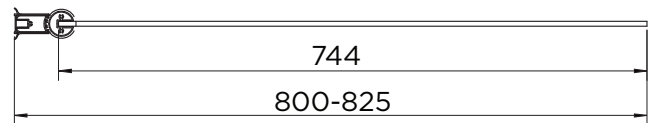

DATA SHEET

Hapi6

Artesan®

161.H6BSSA - Sail Bath Screen

CODE: 161.H6BSSA

HEIGHT: 1500mm

SIZE: 800mm

ADJUSTMENT:
800 - 825mm

WEIGHT: 17KG

Technical Specifications:

- 6mm Toughened safety glass
- 1500mm high
- Polished silver finish
- PureGlaze™ Clean easy protection
- Lifetime Guarantee