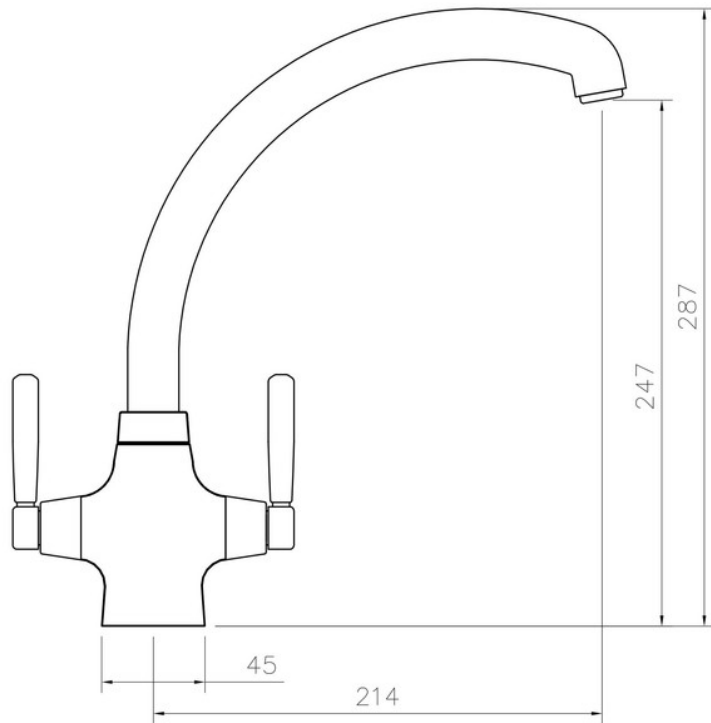

RANGEmaster
sinks & taps

Overall Height (mm)	
Spout Reach (mm)	
Spout Height (mm)	
Spout Rotation Range	
Handle Type	
Colour	Chrome
Bar Pressure Suitability	
Min. Bar Pressure	
Max. Bar Pressure	
Mixed Flow Rate at 3 Bar Pressure (l/min)	
Flow Type	
Recommended Hot Water Temperature	
Maximum Hot Water Temperature	
Handle Control	
Centre Distance (mm)	
Cartridge Type	
Aerator Type	
Inlet Pipes	
Anti-Splash Spout	
Pull Out Spray	
WRAS Approved	
Product Code	TVB1CM/
Barcode	5015834046761

AQUAVIBE TAP CHROME

TVB1CM/

Technical Drawing

Date of download: January 31, 2024

AGA Rangemaster continuously seeks improvements in specification, design and production of products and thus, alterations take place periodically. Whilst every effort is made to produce up to date resources, the information included here is intended as a guide. Always refer to the installation instructions when fitting, installation work should be completed by a professional tradesman.