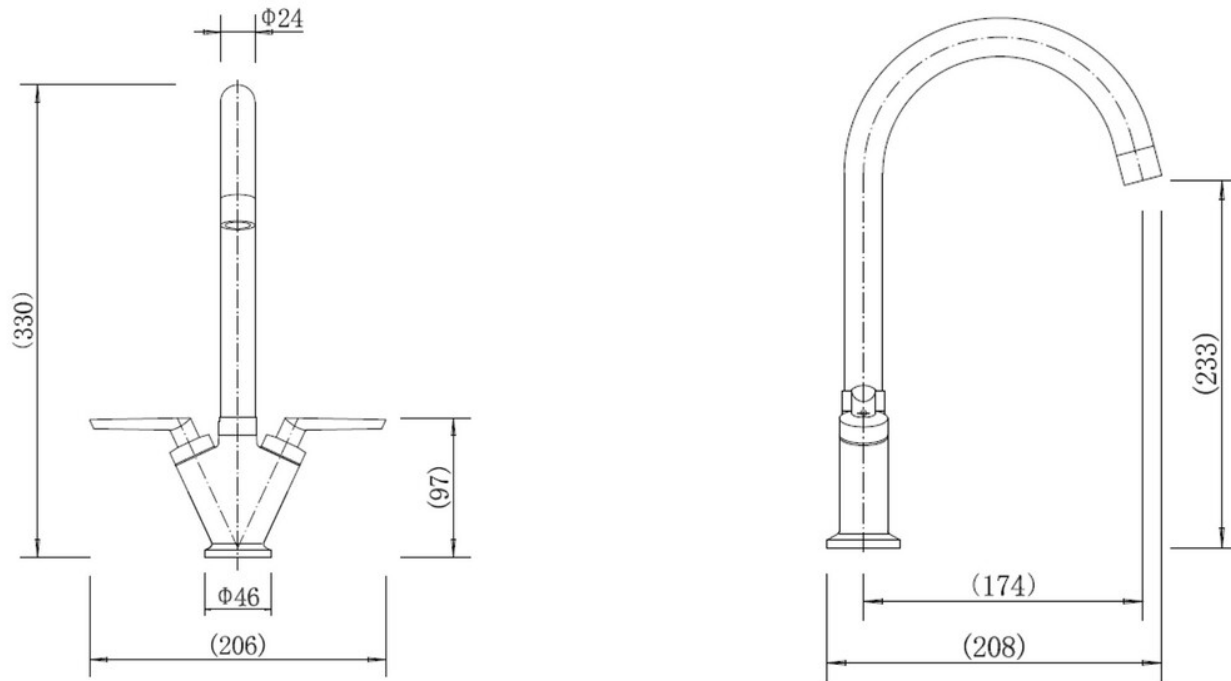

AQUATWIN DUAL LEVER TAP CHROME

TWN1CM/

The Aquatwin monobloc kitchen tap features a twin lever design paired with integrated plinth and tall sweeping neck.

- Dual lever handle design
- Featuring an anti-splash spout with honeycomb aerator design which mixes air with water to emit a water flow with no splash
- Suitable for all pressure water systems
- Single flow spout
- WRAS approved

Overall Height (mm)	330
Spout Reach (mm)	208
Spout Height (mm)	233
Spout Rotation Range	360°
Handle Type	Dual Lever
Colour	Chrome
Bar Pressure Suitability	All Pressure
Min. Bar Pressure	0.2
Max. Bar Pressure	6.5
Mixed Flow Rate at 3 Bar Pressure (l/min)	20.3
Flow Type	Single flow
Recommended Hot Water Temperature	38°C
Maximum Hot Water Temperature	70°C
Handle Control	Quarter Turn
Centre Distance (mm)	-
Cartridge Type	Ceramic Disc Cartridge
Aerator Type	Honeycomb Aerator
Inlet Pipes	Stainless Flexible Hoses
Anti-Splash Spout	Yes
Pull Out Spray	No
WRAS Approved	Yes
Product Code	TWN1CM/
Barcode	5015834051741

AQUATWIN DUAL LEVER TAP CHROME

TWN1CM/

Technical Drawing

Date of download: January 28, 2024

AGA Rangemaster continuously seeks improvements in specification, design and production of products and thus, alterations take place periodically. Whilst every effort is made to produce up to date resources, the information included here is intended as a guide. Always refer to the installation instructions when fitting, installation work should be completed by a professional tradesman.