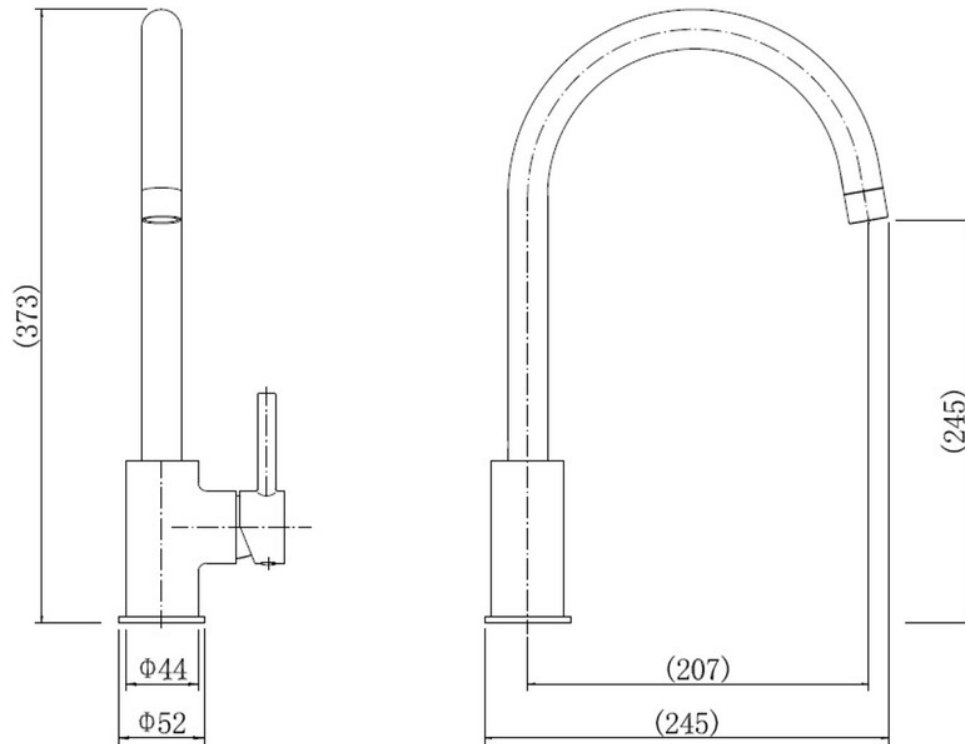

AQUASWAN SINGLE LEVER TAP CHROME

TSWSL1CM/

Aquaswan features a tall sweeping 'swan' spout which is complemented with a contemporary pin handle design. Available in dual lever or single lever options.

- Single lever handle design
- Featuring an anti-splash spout with honeycomb aerator design which mixes air with water to emit a water flow with no splash
- Suitable for all pressure water systems
- Single flow spout
- WRAS approved

Overall Height (mm)	373
Spout Reach (mm)	245
Spout Height (mm)	245
Spout Rotation Range	360°
Handle Type	Single Lever
Colour	Chrome
Bar Pressure Suitability	All Pressure
Min. Bar Pressure	0.2
Max. Bar Pressure	6.5
Mixed Flow Rate at 3 Bar Pressure (l/min)	15.4
Flow Type	Single flow
Recommended Hot Water Temperature	38°C
Maximum Hot Water Temperature	70°C
Handle Control	Half Turn
Centre Distance (mm)	-
Cartridge Type	Ceramic Disc Cartridge
Aerator Type	Honeycomb Aerator
Inlet Pipes	Stainless Flexible Hoses
Anti-Splash Spout	Yes
Pull Out Spray	No
WRAS Approved	Yes
Product Code	TSWSL1CM/
Barcode	5015834051765

AQUASWAN SINGLE LEVER TAP CHROME

TSWSL1CM/

Technical Drawing

Date of download: January 28, 2024

AGA Rangemaster continuously seeks improvements in specification, design and production of products and thus, alterations take place periodically. Whilst every effort is made to produce up to date resources, the information included here is intended as a guide. Always refer to the installation instructions when fitting, installation work should be completed by a professional tradesman.