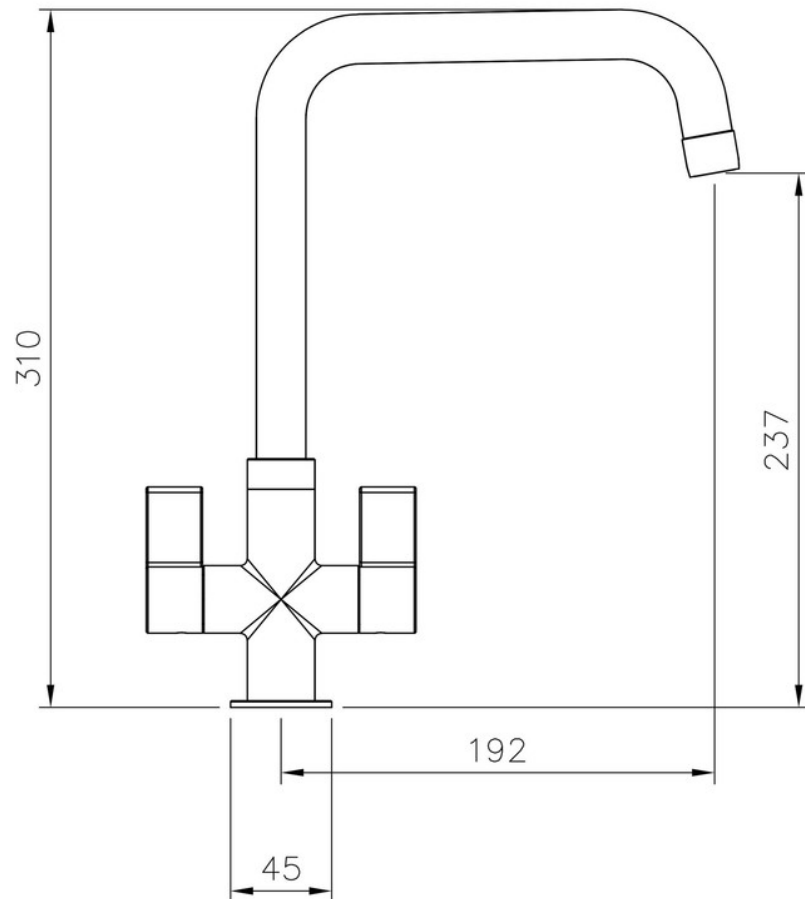

RANGEmaster
sinks & taps

Overall Height (mm)	310
Spout Reach (mm)	192
Spout Height (mm)	237
Spout Rotation Range	360°
Handle Type	Dual Lever
Colour	Matt Black
Bar Pressure Suitability	
Min. Bar Pressure	0.4
Max. Bar Pressure	5.5
Mixed Flow Rate at 3 Bar Pressure (l/min)	14.36
Flow Type	Single Flow
Recommended Hot Water Temperature	46°C
Maximum Hot Water Temperature	70°C
Handle Control	Quarter Turn
Centre Distance (mm)	-
Cartridge Type	Ceramic Disc Cartridge
Aerator Type	Honeycomb Aerator
Inlet Pipes	1/2" Stainless Flexible Hoses
Anti-Splash Spout	Yes
Pull Out Spray	No
WRAS Approved	Yes
Product Code	TAQ2MB/
Barcode	5015834051376

AQUAQUAD DUAL LEVER TAP MATT BLACK

TAQ2MB/

RANGEmaster
sinks & taps

Technical Drawing

Date of download: January 31, 2024

AGA Rangemaster continuously seeks improvements in specification, design and production of products and thus, alterations take place periodically. Whilst every effort is made to produce up to date resources, the information included here is intended as a guide. Always refer to the installation instructions when fitting, installation work should be completed by a professional tradesman.