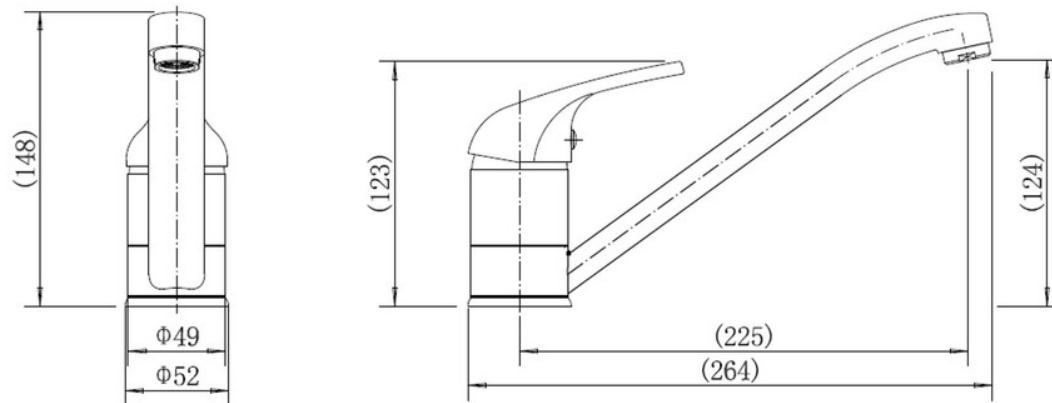

Overall Height (mm)	148
Spout Reach (mm)	264
Spout Height (mm)	124
Spout Rotation Range	360°
Handle Type	Single Lever
Colour	Chrome
Bar Pressure Suitability	All Pressure
Min. Bar Pressure	0.2
Max. Bar Pressure	6.5
Mixed Flow Rate at 3 Bar Pressure (l/min)	19.6
Flow Type	Single flow
Recommended Hot Water Temperature	38°C
Maximum Hot Water Temperature	70°C
Handle Control	Half Turn
Centre Distance (mm)	-
Cartridge Type	Ceramic Disc Cartridge
Aerator Type	Honeycomb Aerator
Inlet Pipes	Stainless Flexible Hoses
Anti-Splash Spout	Yes
Pull Out Spray	No
WRAS Approved	Yes
Product Code	TMO40CM/
Barcode	5015834051802

AQUAMONO SINGLE LEVER TAP CHROME

TMO40CM/

Technical Drawing

Date of download: January 28, 2024

AGA Rangemaster continuously seeks improvements in specification, design and production of products and thus, alterations take place periodically. Whilst every effort is made to produce up to date resources, the information included here is intended as a guide. Always refer to the installation instructions when fitting, installation work should be completed by a professional tradesman.