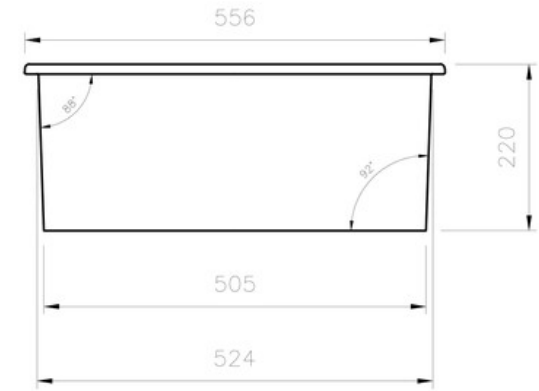

RUSTIQUE FIRE CLAY CERAMIC INSET OR UNDERMOUNT SINK

CRUB3315WH/

Technical Drawing

NB: Due to manufacturing processes this sink may have a +/- 4mm tolerance on the measurements.

Date of download: December 26, 2023

AGA Rangemaster continuously seeks improvements in specification, design and production of products and thus, alterations take place periodically. Whilst every effort is made to produce up-to date resources, the information included here is intended as a guide. Always refer to the product's installation instructions when fitting, installation work should be completed a professional tradesman.