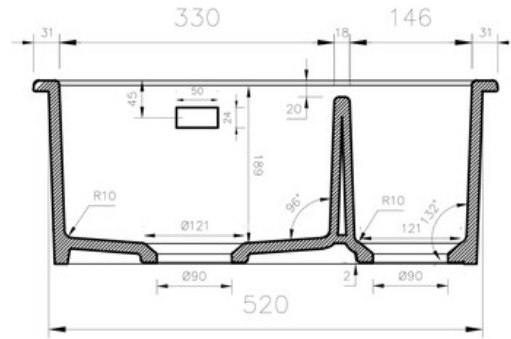

RUSTIQUE FIRE CLAY CERAMIC INSET OR UNDERMOUNT SINK

CRUB3315WH/

Technical Drawing

NB: Due to manufacturing processes this sink may have a +/- 4mm tolerance on the measurements.

Date of download: December 26, 2023

AGA Rangemaster continuously seeks improvements in specification, design and production of products and thus, alterations take place periodically. Whilst every effort is made to produce up-to date resources, the information included here is intended as a guide. Always refer to the product's installation instructions when fitting, installation work should be completed a professional tradesman.