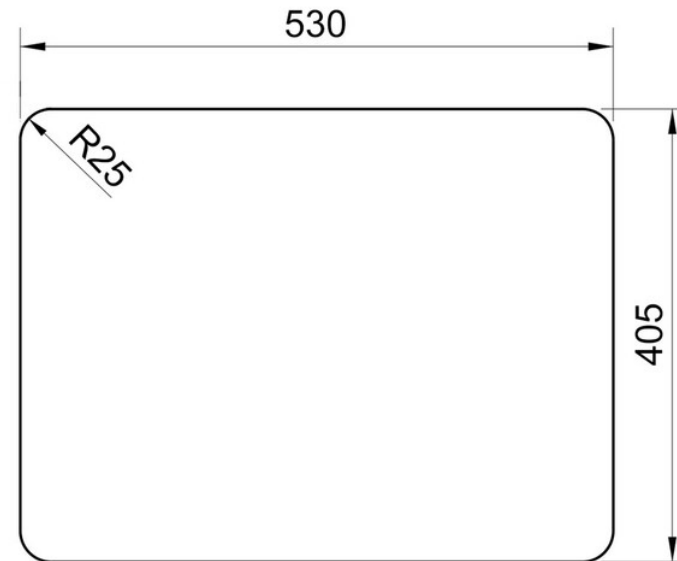

RUSTIQUE FIRE CLAY CERAMIC INSET OR UNDERMOUNT SINK

CRUB3315WH/

RANGEmaster
sinks & taps

Size: 557 x 430 mm

Fitted as either an inset or undermount sink, the Rustique kitchen sink collection provides a real focal point in the kitchen and contrasts excellently to all colours and features.

- Waste kit included
- 10 year warranty

Material	Fire clay Ceramic
Material Gauge	
Material Finish Bowl	-
Material Finish Drainer	-
Drainer Position	
Overall Length (mm)	557
Overall Width (mm)	430
Main Bowl Length (mm)	330
Main Bowl Width (mm)	367
Main Bowl Depth (mm)	189
Second Bowl Length (mm)	146
Second Bowl Width (mm)	367
Second Bowl Depth (mm)	189
Tap hole Size (mm)	-
Waste Size (mm)	2 x 90
Waste Kit	Included with sink (2 x 90mm BSW & overflow kit)
Min. Base Unit (mm)	600
Cutout Size Length (mm)	490 / 530
Cutout Size Width (mm)	365 / 405
Warranty Sinks (years)	10
Product Code	CRUB3315WH/
Barcode	5015834052236

RUSTIQUE FIRE CLAY CERAMIC INSET OR UNDERMOUNT SINK

CRUB3315WH/

Cut Out Template

Dimensions in mm. Not to scale.

UNDERMOUNT INSTALLATION

INSET INSTALLATION

Date of download: December 26, 2023