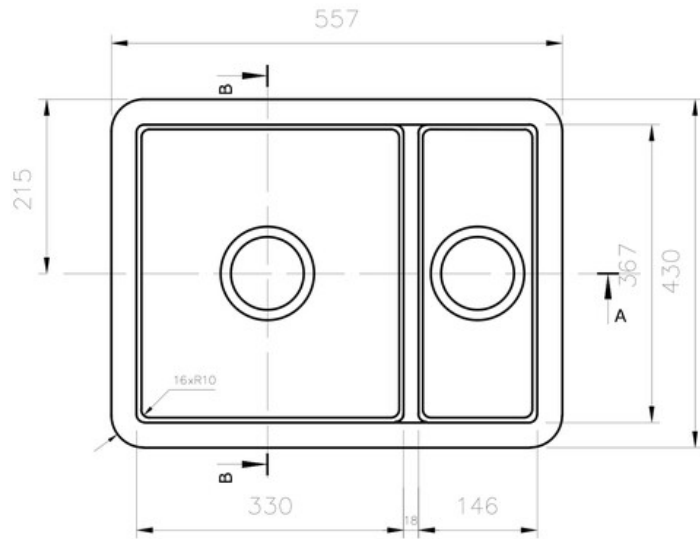

RUSTIQUE FIRE CLAY CERAMIC INSET OR UNDERMOUNT SINK

CRUB3315WH/

Technical Drawing

NB: Due to manufacturing processes this sink may have a +/- 4mm tolerance on the measurements.

Date of download: December 26, 2023

AGA Rangemaster continuously seeks improvements in specification, design and production of products and thus, alterations take place periodically. Whilst every effort is made to produce up-to date resources, the information included here is intended as a guide. Always refer to the product's installation instructions when fitting, installation work should be completed a professional tradesman.