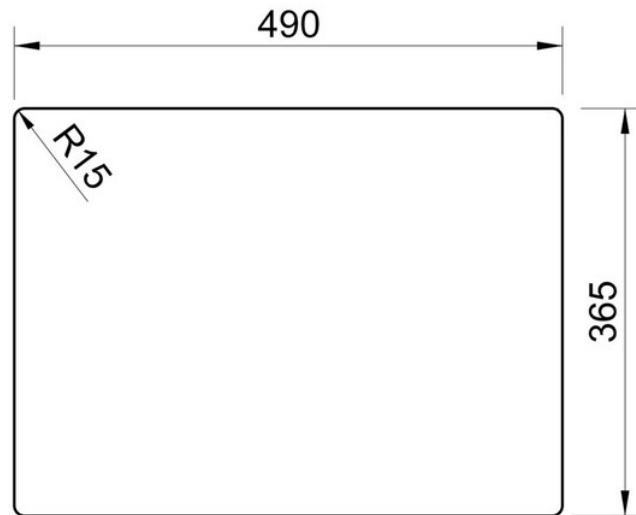

RUSTIQUE FIRE CLAY CERAMIC INSET OR UNDERMOUNT SINK

CRUB3315WH/

Cut Out Template

Dimensions in mm. Not to scale.

UNDERMOUNT INSTALLATION