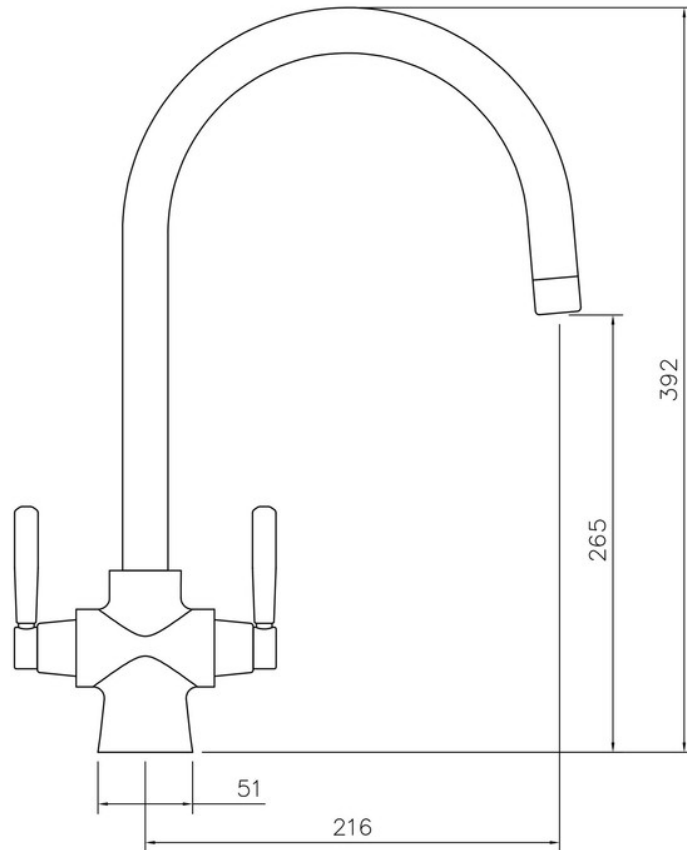

CRUCIFORM DUAL LEVER TAP CHROME

TCF2CM/

RANGEmaster
sinks & taps

Technical Drawing

Date of download: December 18, 2023

AGA Rangemaster continuously seeks improvements in specification, design and production of products and thus, alterations take place periodically. Whilst every effort is made to produce up to date resources, the information included here is intended as a guide. Always refer to the installation instructions when fitting, installation work should be completed by a professional tradesman.