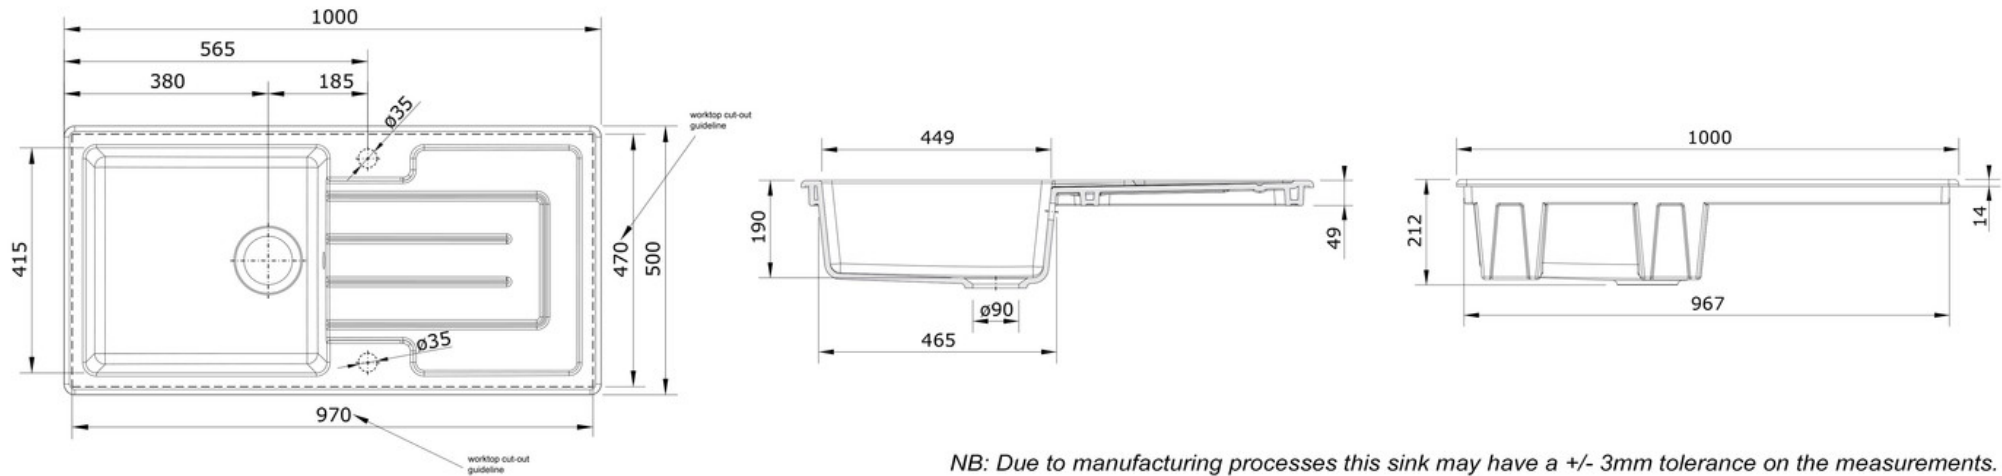

AUSTELL FIRE CLAY CERAMIC INSET SINK

CAU10101WH/

Technical Drawing

NB: Due to manufacturing processes this sink may have a +/- 3mm tolerance on the measurements.

Date of download: December 26, 2023

AGA Rangemaster continuously seeks improvements in specification, design and production of products and thus, alterations take place periodically. Whilst every effort is made to produce up-to date resources, the information included here is intended as a guide. Always refer to the product's installation instructions when fitting, installation work should be completed a professional tradesman.

AUSTELL FIRE CLAY CERAMIC INSET SINK

CAU10101WH/