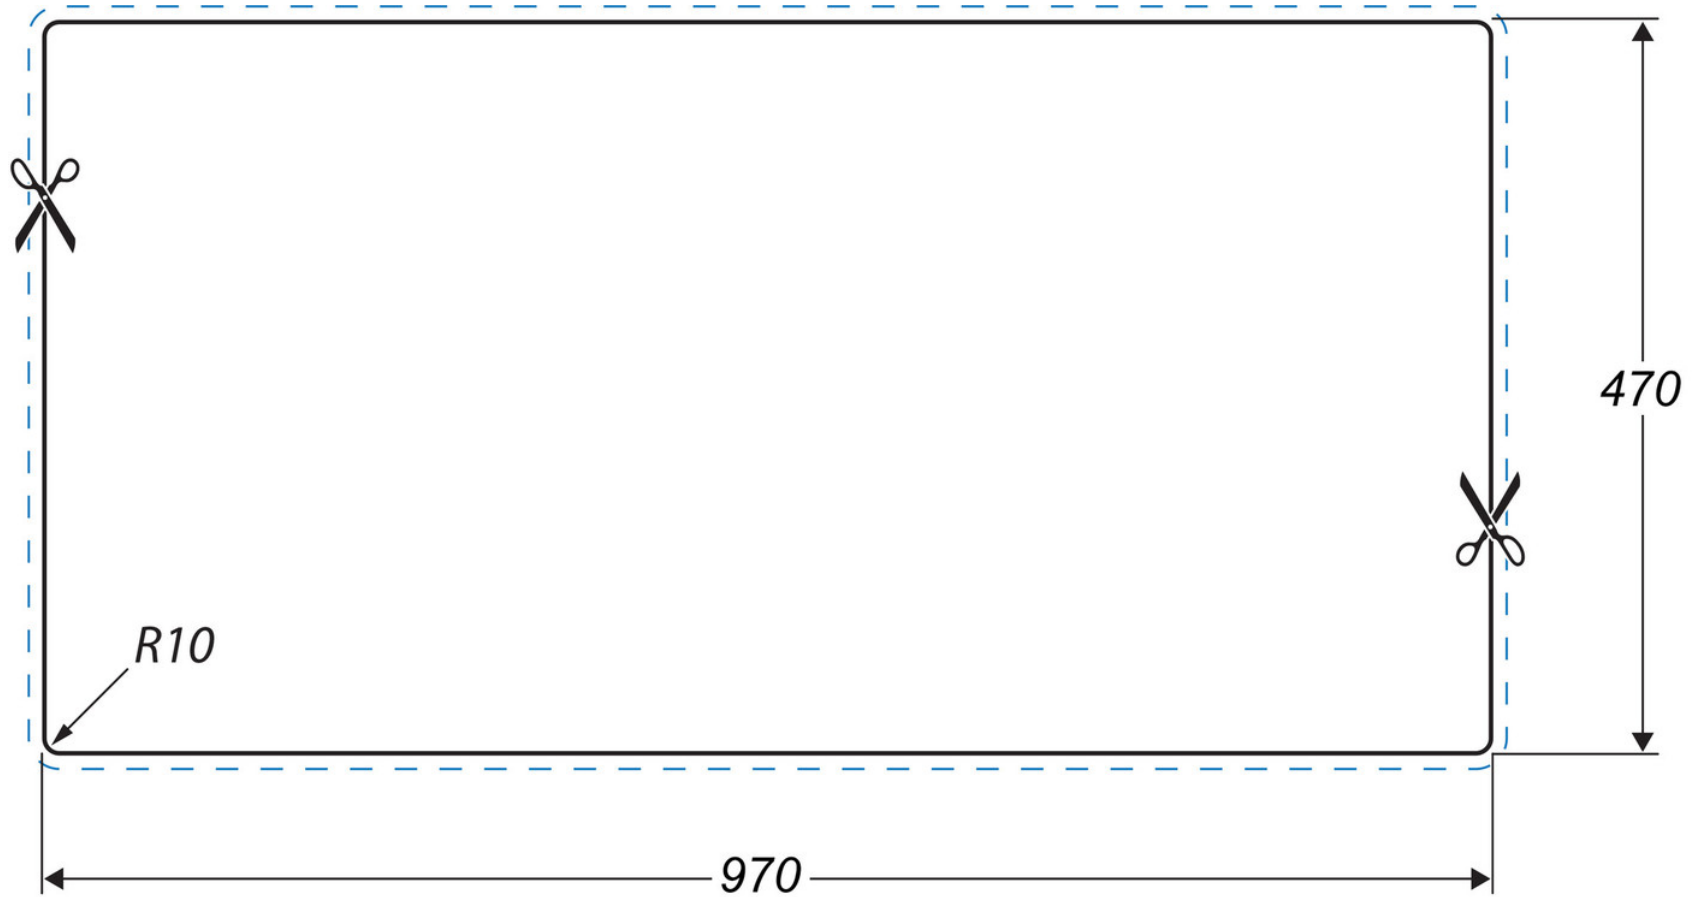

Cut Out Template

Dimensions in mm. Not to scale.

Date of download: December 26, 2023

AGA Rangemaster continuously seeks improvements in specification, design and production of products and thus, alterations take place periodically. Whilst every effort is made to produce up-to date resources, the information included here is intended as a guide. Always refer to the product's installation instructions when fitting, installation work should be completed a professional tradesman.