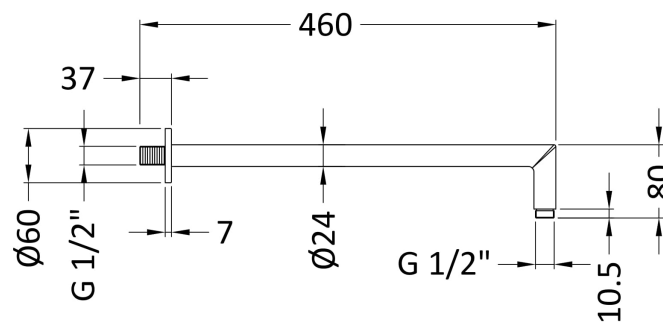

Sales Code: ARM07

Description: Mitred W/H Shower Arm

### Product Dimensions

Length (mm):	
Width (mm):	60
Height (mm):	80
Depth (mm):	430
Nett Weight (kg):	0.64

### Packaging Dimensions

Length (mm):	490
Width (mm):	120
Height (mm):	70
Gross Weight (kg):	0.64

### Outer Box Dimensions (If Applicable)

Length (mm):	
Width (mm):	490
Height (mm):	430
Depth (mm):	380
Gross Weight (kg):	13
Barcode:	5055146185826