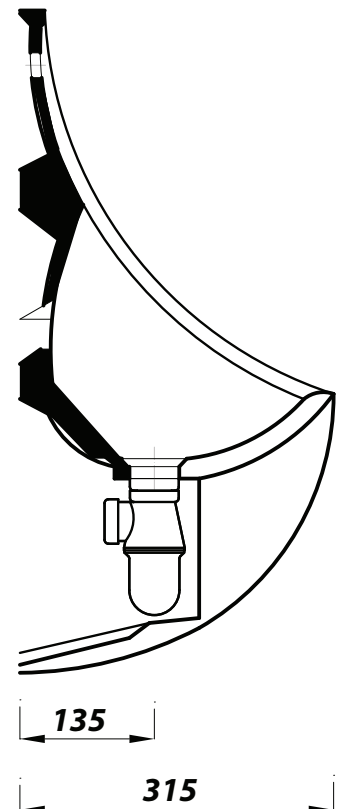

23.BU6 Urinal Bowl 60cm (Concealed) No Trap

Product Code:	23.BU6
Weight:	14.6 Kg
Material:	Vitreous China
Colour:	White
Waste:	38mm Waste outlet
Flushing Volume:	4.5/9 Litres
Key Features:	Concealed inlet CE compliant Waterless option available Lifetime ceramic guarantee
Note:	Pipework, Cistern & accessories sold separately Compatible with cisterns: 23.BUC1P (4.5Ltr) and 23.BUC2P (9Ltr)

All dimensions are in millimetres unless otherwise stated. The information contained on this page was correct at date of issue. Fitting dimensions are provided as a guide only. Some variation may occur due to manufacturing tolerances. We pursue a policy of continuing improvement in design and performance of our products and so reserve the right to change specifications without prior notice.