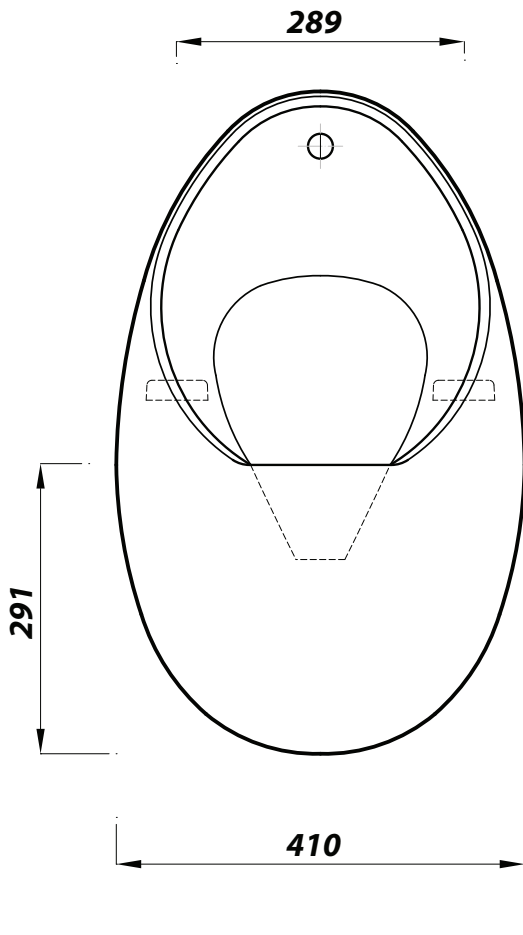

23.BU6 Urinal Bowl 60cm (Concealed) No Trap

Product Code:	23.BU6
Weight:	14.6 Kg
Material:	Vitreous China
Colour:	White
Waste:	38mm Waste outlet
Flushing Volume:	4.5/9 Litres
Key Features:	Concealed inlet CE compliant Waterless option available Lifetime ceramic guarantee
Note:	Pipework, Cistern & accessories sold separately Compatible with cisterns: 23.BUC1P (4.5Ltr) and 23.BUC2P (9Ltr)

All dimensions are in millimetres unless otherwise stated. The information contained on this page was correct at date of issue. Fitting dimensions are provided as a guide only. Some variation may occur due to manufacturing tolerances. We pursue a policy of continuing improvement in design and performance of our products and so reserve the right to change specifications without prior notice.