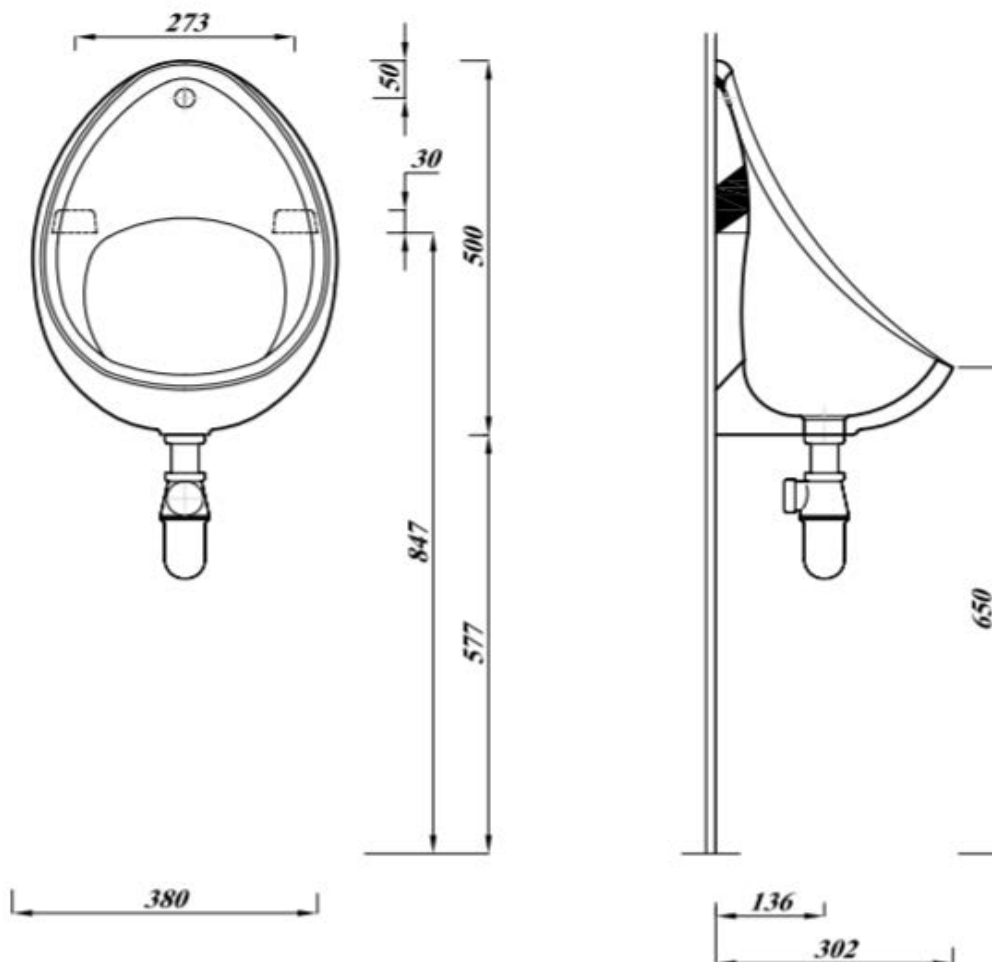

23.BU5 Urinal Bowl 50cm (Exposed) No Trap

Product Code:	23.BU5
Weight:	10 Kg
Material:	Vitreous China
Colour:	White
Waste:	38mm Waste outlet 32mm auto-cistern outlet
Flushing Volume:	4.5/9 Litres

Key Features:	Exposed or concealed inlet CE compliant Waterless option available Lifetime ceramic guarantee
----------------------	--

Note:	Pipework, Cistern & accessories sold separately Compatible with cisterns: 23.BUC1P (4.5Ltr) and 23.BUC2P (9Ltr)
--------------	---

All dimensions are in millimetres unless otherwise stated. The information contained on this page was correct at date of issue. Fitting dimensions are provided as a guide only. Some variation may occur due to manufacturing tolerances. We pursue a policy of continuing improvement in design and performance of our products and so reserve the right to change specifications without prior notice.