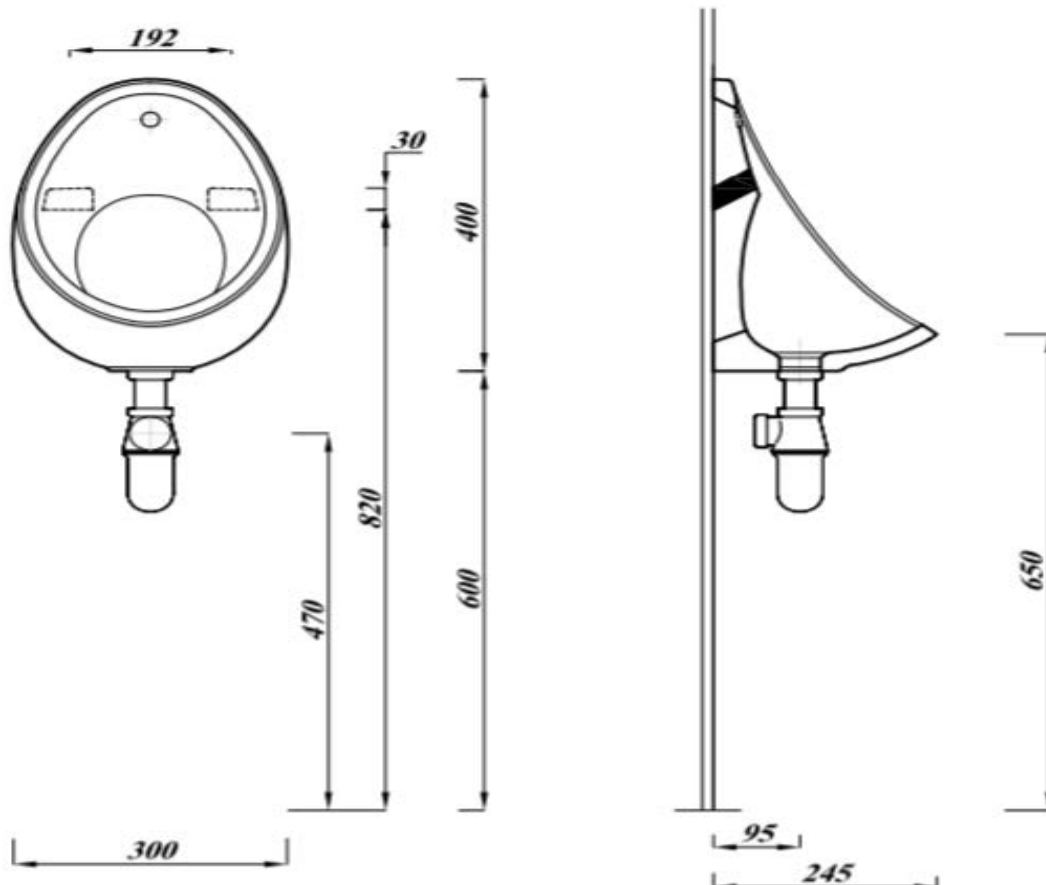

23.BU4 Urinal Bowl 40cm (Exposed) No Trap

Product Code:	23.BU4
Weight:	6.3 Kg
Material:	Vitreous China
Colour:	White
Waste:	38mm Waste outlet 32mm auto-cistern outlet
Flushing Volume:	4.5/9 Litres
Key Features:	Exposed or concealed inlet CE compliant Junior design Waterless option available Lifetime ceramic guarantee
Note:	Pipework, Cistern & accessories sold separately Compatible with cisterns: 23.BUC1P (4.5Ltr) and 23.BUC2P (9Ltr)

All dimensions are in millimetres unless otherwise stated. The information contained on this page was correct at date of issue. Fitting dimensions are provided as a guide only. Some variation may occur due to manufacturing tolerances. We pursue a policy of continuing improvement in design and performance of our products and so reserve the right to change specifications without prior notice.