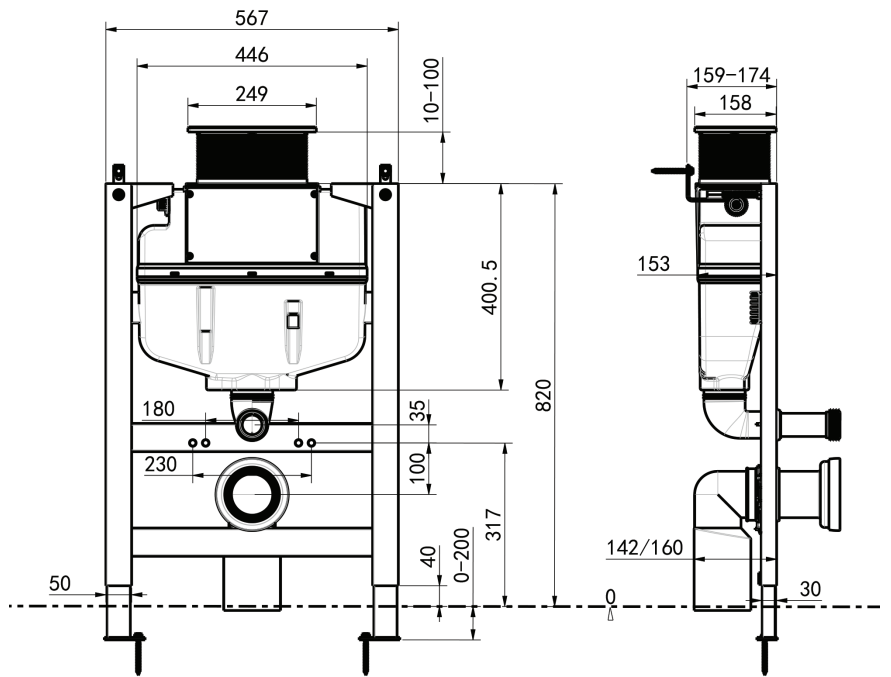

Ancortite Concealed Cistern with Push Button

Ancortite 2 in 1 Frame
 Including concealed cistern (134.BCC)
 4.6 or 3/4.5 ltr
 Pneumatic operation
 Adjustment 820mm – 1020mm
 For under window or
 standard height options
 Left or right turn pan connection

Weight: 15kg
Code: 134.DWC

Notes: Including polystyrene jacket.
 Flush plates sold separately

Ancortite Flush Plate

Round Options:	Square Options:
Chrome – 134.FP1CH	Chrome – 134.FP2CH
Matt black – 134.FP1MB	Matt black – 134.FP2MB
Gloss White – 134.FP1GW	Gloss White – 134.FP2GW