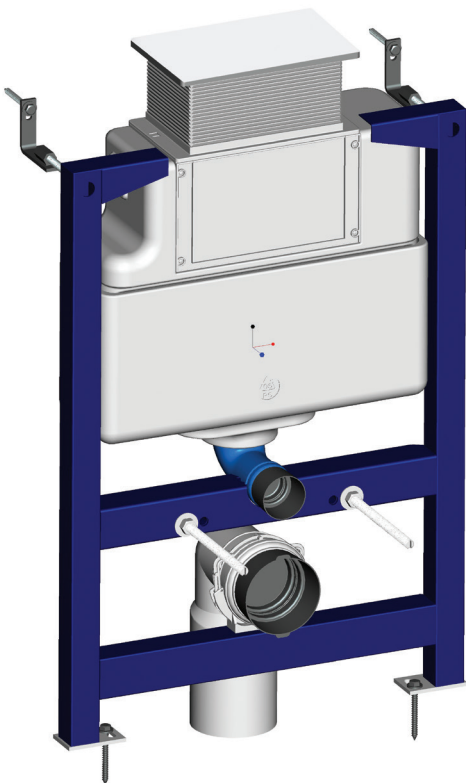

Ancortite Concealed Cistern with Push Button

Ancortite 2 in 1 Frame
 Including concealed cistern (134.BCC)
 4.6 or 3/4.5 ltr
 Pneumatic operation
 Adjustment 820mm – 1020mm
 For under window or
 standard height options
 Left or right turn pan connection

Weight: 15kg
Code: 134.DWC

Notes: Including polystyrene jacket.
 Flush plates sold separately

Ancortite Flush Plate

Round Options:	Square Options:
Chrome – 134.FP1CH	Chrome – 134.FP2CH
Matt black – 134.FP1MB	Matt black – 134.FP2MB
Gloss White – 134.FP1GW	Gloss White – 134.FP2GW