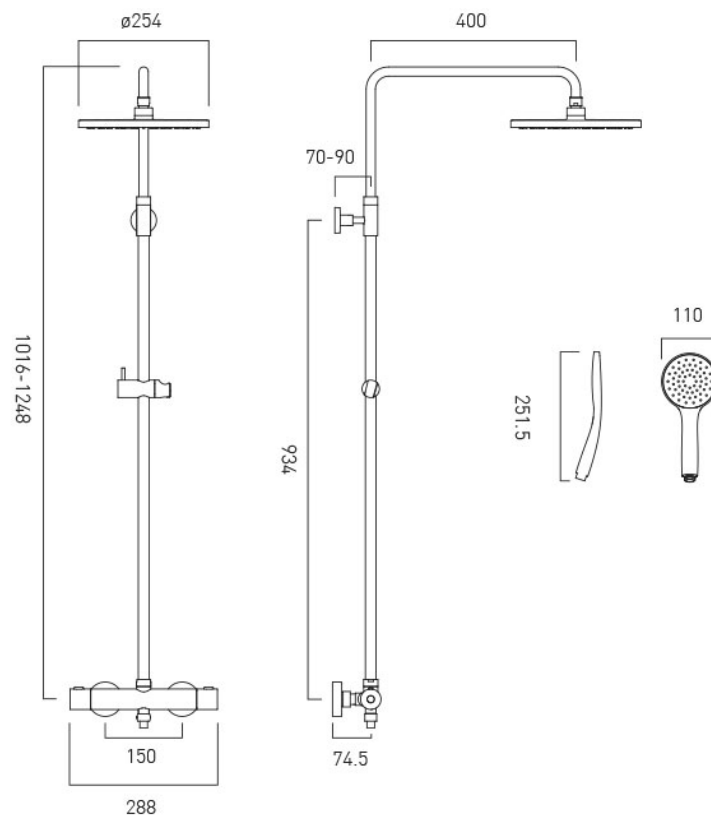

TECHNICAL DRAWING

COLLECTION: VELO

PRODUCT CODE: VEL-149RRK-RO-CP

tel: 01934 744466
email: sales@vado.com
www.vado.com

where inspiration flows
taps | showering | accessories