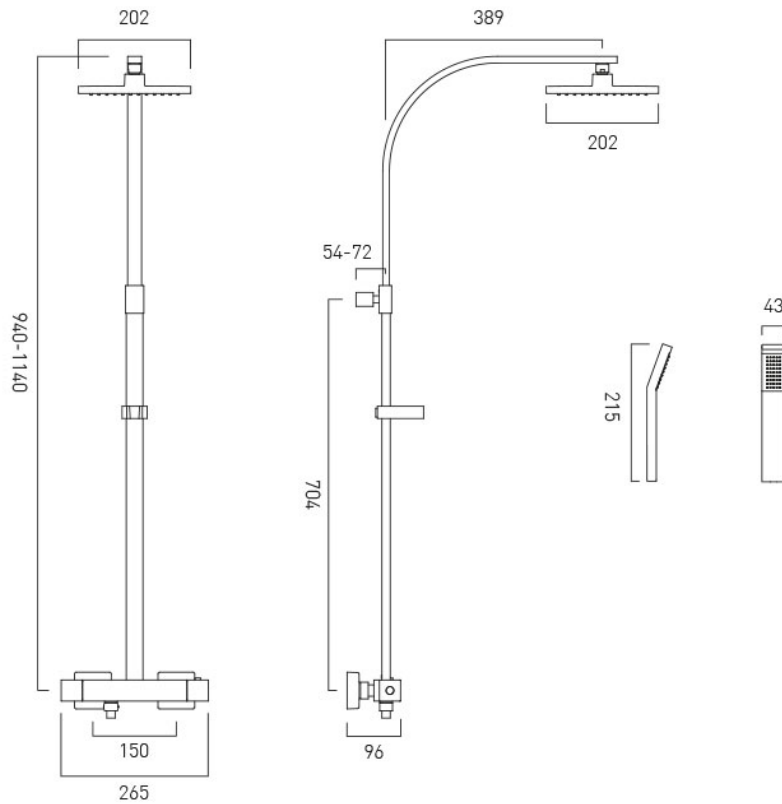

TECHNICAL DRAWING

COLLECTION: VELO

PRODUCT CODE: VEL-149RRK-SQ-CP

tel: 01934 744466
email: sales@vado.com
www.vado.com

where inspiration flows
taps | showering | accessories