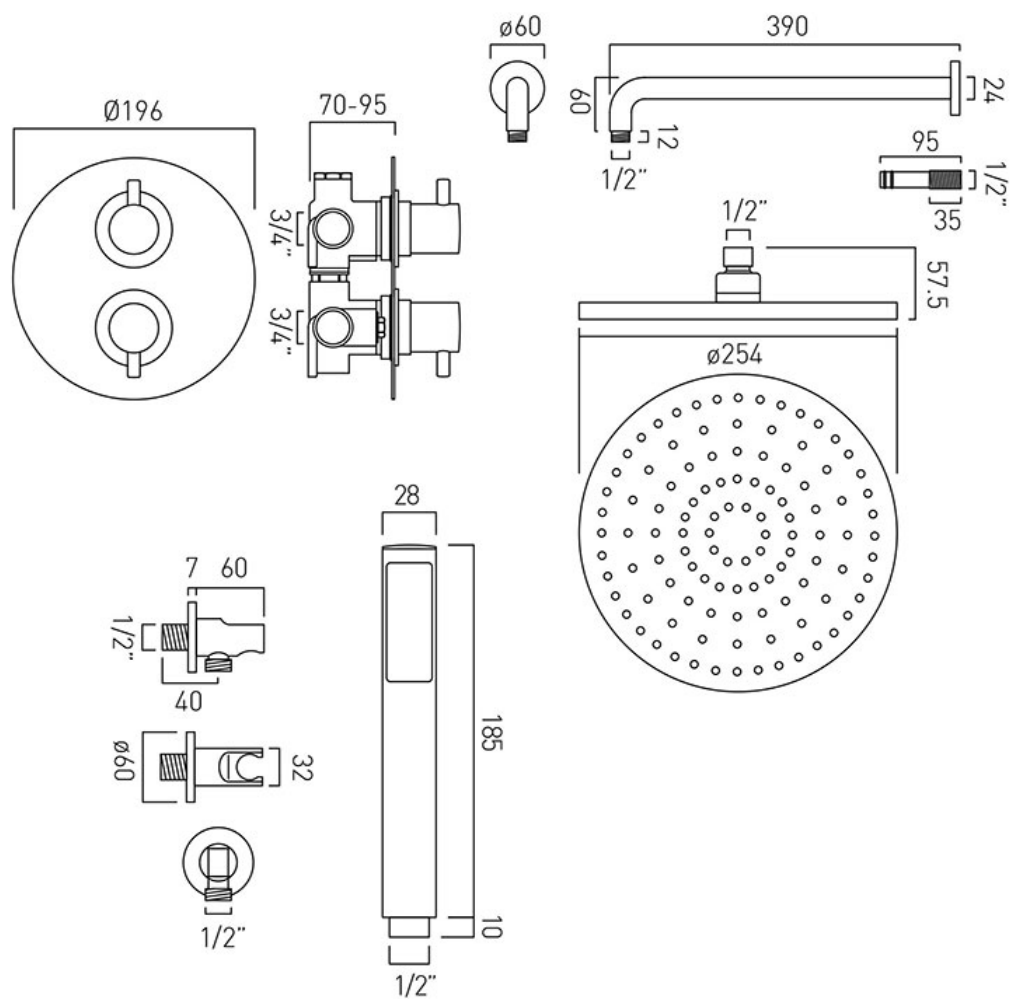

# TECHNICAL DRAWING

**COLLECTION:** CELSIUS

**PRODUCT CODE:** DX-172251-CELRO-CP

tel: 01934 744466  
email: sales@vado.com  
www.vado.com

**where inspiration flows**  
taps | showering | accessories