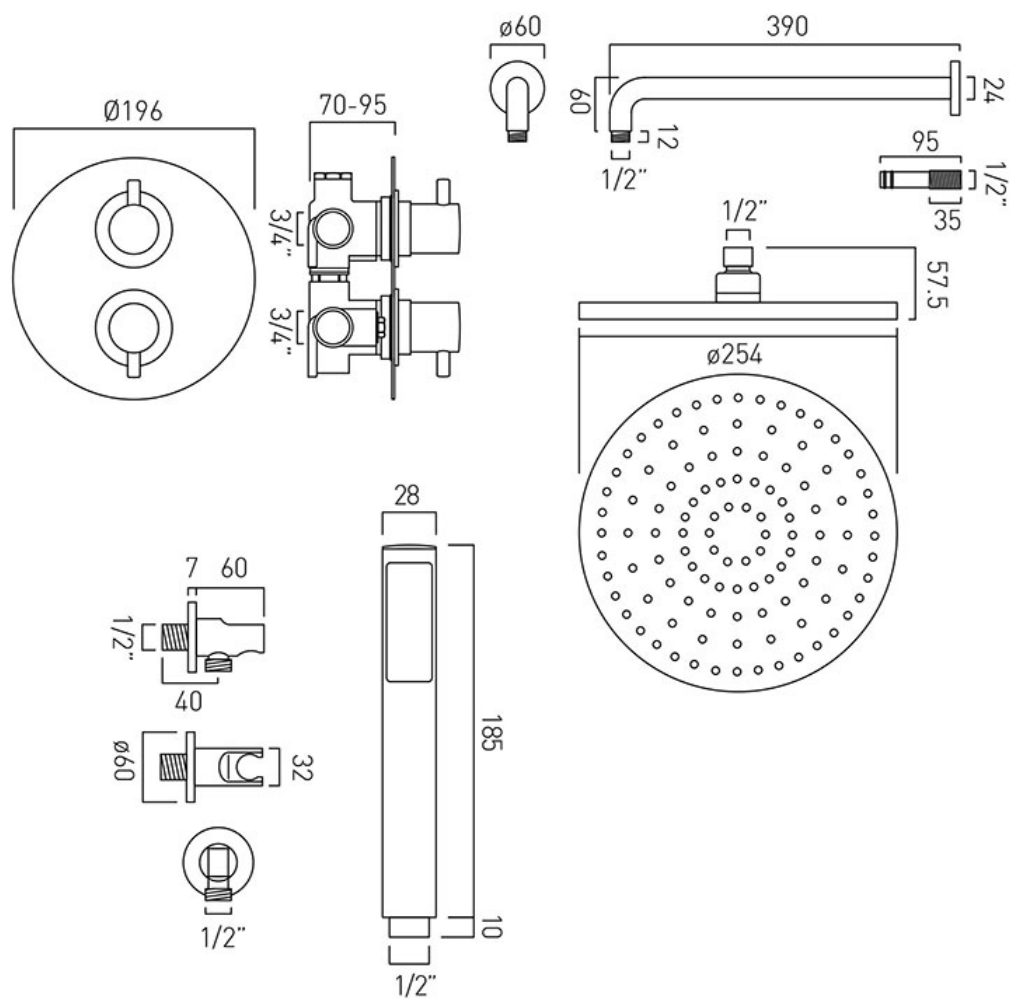

SPECIFICATION SHEET

COLLECTION: CELSIUS

PRODUCT CODE: DX-172251-CELRO-CP

DESCRIPTION:

Celsius

- 2 outlet thermostatic shower valve
- Saturn 254mm head with shower arm
- Zoo single function shower kit with integrated outlet and bracket

FINISH:

Chrome

FLOW REGULATOR:

FR-SHOWER/9-C/P

MINIMUM OPERATING PRESSURE:

1.0 bar MP

thermostatic cartridge V-001C-PLA
diverter cartridge FL-804-33X/3X
minimum operating pressure 1.0 bar MP

kit comprises:

CEL-148D/2/RO-C/P
WG-SATURN2/SA-C/P
ZOO-SFMKWO-C/P

2 x 3/4" female inlets
2 x 3/4" female outlets
includes 3/4" - 1/2" adaptors
inc. bleed valve for system flush on installation
min-max wall mount 70-95mm
optimum installation depth 82mm
tel: 01934 744466
email: sales@vado.com
www.vado.com

where inspiration flows
taps | showering | accessories

TECHNICAL DRAWING

COLLECTION: CELSIUS

PRODUCT CODE: DX-172251-CELRO-CP

tel: 01934 744466
email: sales@vado.com
www.vado.com

where inspiration flows
taps | showering | accessories