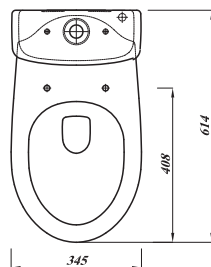

Shown: Close coupled WC with soft close seat, 45cm round basin on semi pedestal and mono mixer tap.  
SPSCOMB - MDWHR45BA1 - MDWHCSPE - TPPERAMONO

#### Overview:

Fill even the smallest space with lots of style. Its clean lines make it a stylish yet practical option when space is at a premium. This pan retains full usability despite its compact dimensions of just 614mm in depth.

#### Key product features:

- Horizontal outlet
- CE Compliant
- Space saving design
- Water saving option

Product:	Pan	Cistern	Soft close seat
Code:	SPSNPA	GEOWHPCI	STWHSPSL
Weight in kg:	18.5	10.7	1.5
Colour:	White		
Material:	Vitreous china		Plastic
Standard:	EN997-CL1-6/4-VR11+CL2		n/a
DOP:	WCC1/2/3/4		n/a
BiM download:	x	x	n/a
CAD download:	✓	✓	n/a
Flushing volume:	6/4ltr standard / Adjustable down to 4/2.6ltr		
Flushing mechanism:	Dual flush push button		
Inlet:	Bottom inlet RH		
WRAS:	All Lecico flushing mechanisms are WRAS approved		
Pick up pack:	SPSCOMB - Pan, Cistern and standard seat		