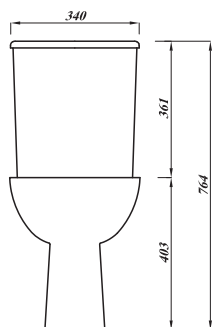

Shown: Close coupled WC with soft close seat, 45cm round basin on semi pedestal and mono mixer tap.  
SPSCOMB - MDWHR45BA1 - MDWHCSPE - TPPERAMONO

#### Overview:

Fill even the smallest space with lots of style. Its clean lines make it a stylish yet practical option when space is at a premium. This pan retains full usability despite its compact dimensions of just 614mm in depth.

#### Key product features:

- Horizontal outlet
- CE Compliant
- Space saving design
- Water saving option

Product:	Pan	Cistern	Soft close seat
Code:	SPSNPA	GEOWHPCI	STWHSPSL
Weight in kg:	18.5	10.7	1.5
Colour:	White		
Material:	Vitreous china		Plastic
Standard:	EN997-CL1-6/4-VR11+CL2		n/a
DOP:	WCC1/2/3/4		n/a
BiM download:	x	x	n/a
CAD download:	✓	✓	n/a
Flushing volume:	6/4ltr standard / Adjustable down to 4/2.6ltr		
Flushing mechanism:	Dual flush push button		
Inlet:	Bottom inlet RH		
WRAS:	All Lecico flushing mechanisms are WRAS approved		
Pick up pack:	SPSCOMB - Pan, Cistern and standard seat		