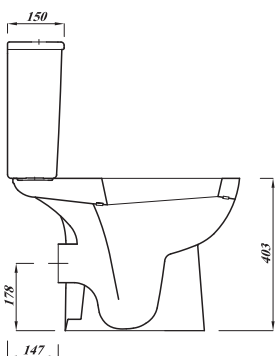

Shown: Close coupled WC with soft close seat, 45cm round basin on semi pedestal and mono mixer tap.  
SPSCOMB - MDWHR45BA1 - MDWHCSPE - TPPERAMONO

#### Overview:

Fill even the smallest space with lots of style. Its clean lines make it a stylish yet practical option when space is at a premium. This pan retains full usability despite its compact dimensions of just 614mm in depth.

#### Key product features:

- Horizontal outlet
- CE Compliant
- Space saving design
- Water saving option

Product:	Pan	Cistern	Soft close seat
Code:	SPSNPA	GEOWHPCI	STWHSPSL
Weight in kg:	18.5	10.7	1.5
Colour:	White		
Material:	Vitreous china		Plastic
Standard:	EN997-CL1-6/4-VR11+CL2		n/a
DOP:	WCC1/2/3/4		n/a
BiM download:	x	x	n/a
CAD download:	✓	✓	n/a
Flushing volume:	6/4ltr standard / Adjustable down to 4/2.6ltr		
Flushing mechanism:	Dual flush push button		
Inlet:	Bottom inlet RH		
WRAS:	All Lecico flushing mechanisms are WRAS approved		
Pick up pack:	SPSCOMB - Pan, Cistern and standard seat		

#### Special notes

Pan fixes to floor using side fixing bracket supplied with pan  
Cistern can be fixed to a wall  
For alternative seats, please check specification to ensure fit